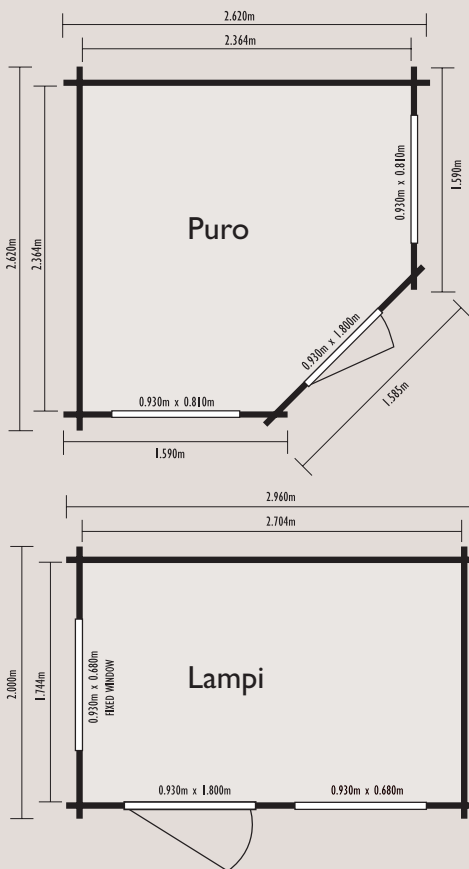

puro

lampi

	Puro		Lampi	
Dimensions	Internal	External (excl. overhangs)	Internal	External (excl. overhangs)
Width	2.364m	2.620m	2.704m	2.960m
Depth	2.364m	2.620m	1.744m	2.000m
Ridge Height	-	2.800m	-	2.310m
Area	5.16m ²	6.33m ²	4.72m ²	5.92m ²

STANDARD FEATURES FOR PURO AND LAMPİ

OPTIONAL EXTRAS (SEE PAGES 32-33)

*Please note: the extension kit can be used on the back walls only.

Please note: the floor and ceiling of the Puro are finished in exterior graded board. For further details please ask your stockist.